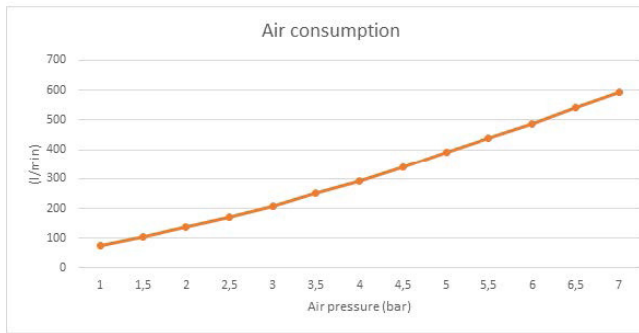

Power Supply	24VDC, max; 0.3A
Connector	M12, female, 5 pole
Pinning	1: 24 VDC, 2: HV OK, 3: 0V/GND, 4: 24 VDC, 5: Not connected
Compressed Air	1-7 bar, clean and free from oil
Connection	Quick disconnect type for ø8 mm [5/16"] hose
LED Indicators	Flashing green fast (5 Hz): Starting up Flashing green slow (1x every 3 seconds): Stand-by (ready for operation) Continuous green: Air pressure OK and HV ON (normal operation) Red: Failure check wiring or contact Simco-Ion

Part Numbers

5052011	Cleanflex Easy Gun, 120V
5052012	Cleanflex Easy Gun, 230V
5052009	Replacement power supply, 120V
5052010	Replacement power supply, 230V